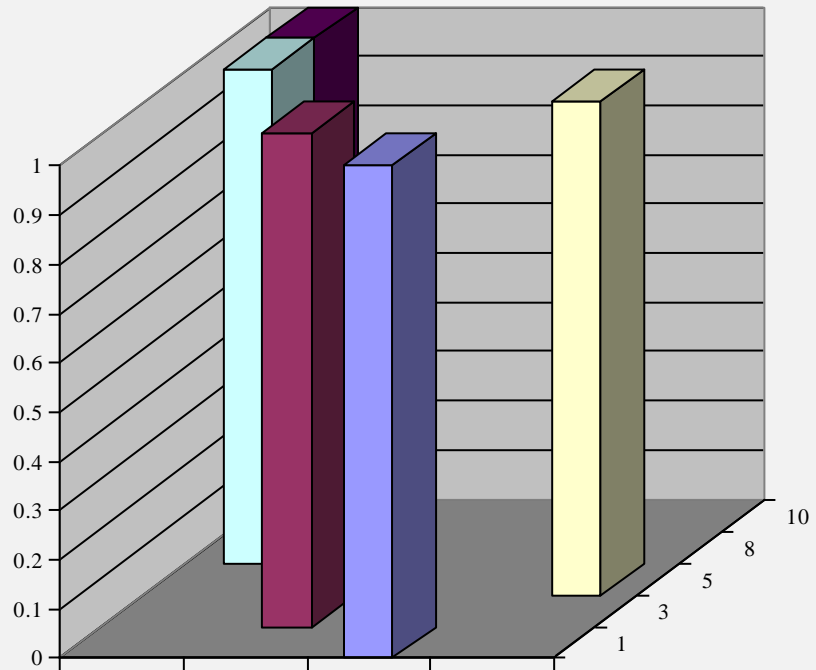

**Archdiocese of St. Louis
The Reclamation Center
Web Statistics Item Donation City**

City

City Alton

■ 1			1	
■ 3		1		
■ 5				1
■ 8	1			
■ 10	1			

Year	Month	City	Count
2020	8	Alton	1
2020	10	Alton	1
2021	3	Alton	1
2022	1	Alton	1
2023	5	Alton	1