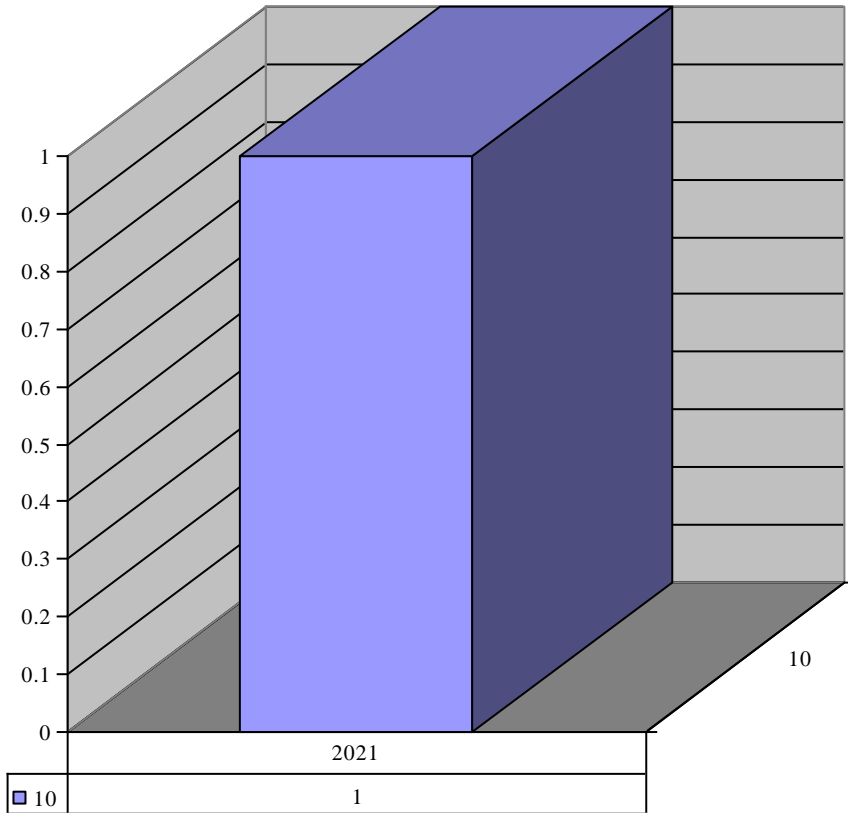

City Ballwin

Year	Month	City	Count
2021	10	Ballwin	1