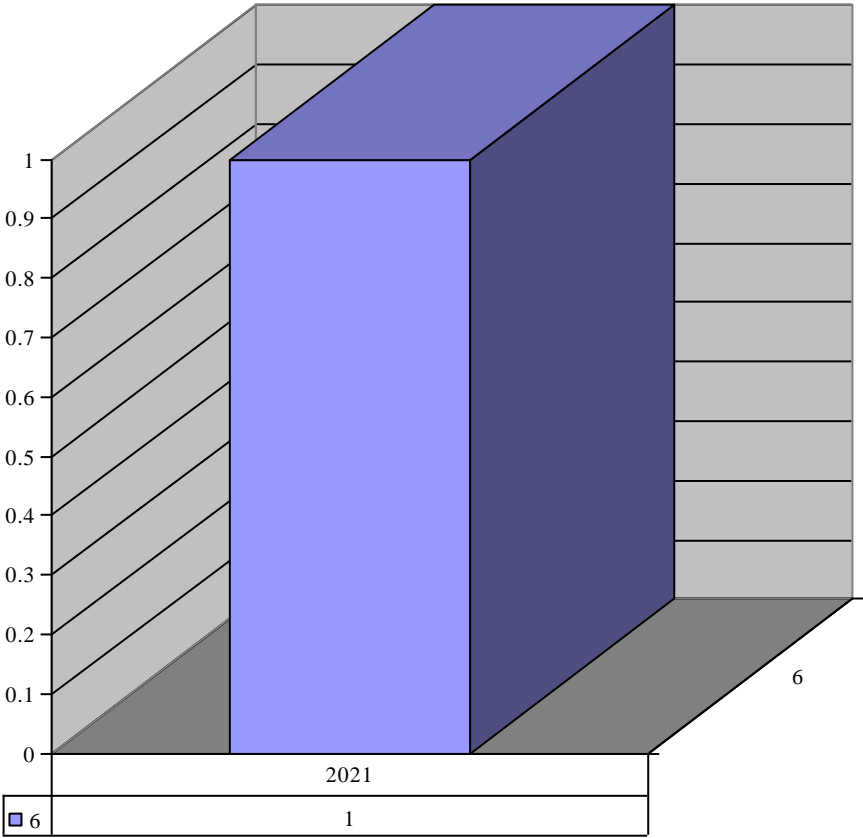

City Arnold

Year	Month	City	Count
2021	6	Arnold	1