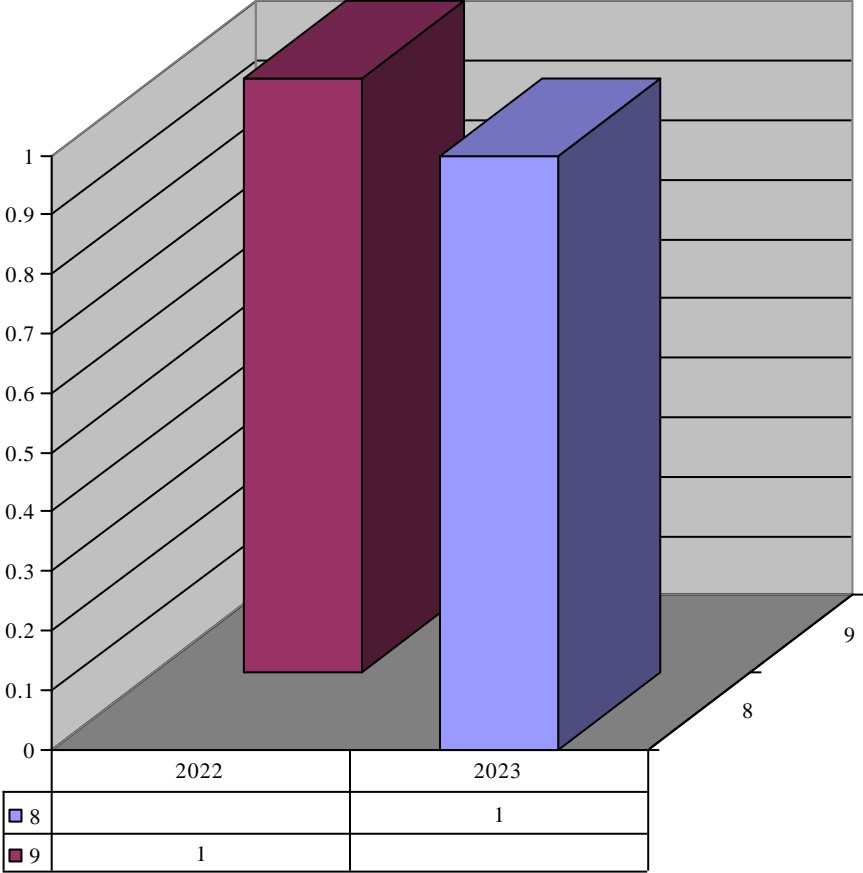

**Archdiocese of St. Louis
The Reclamation Center
Web Statistics Item Donation City**

City

City Alton

■ 1			1	
■ 3		1		
■ 5				1
■ 8	1			
■ 10	1			

Year	Month	City	Count
2020	8	Alton	1
2020	10	Alton	1
2021	3	Alton	1
2022	1	Alton	1
2023	5	Alton	1

City Arnold

Year	Month	City	Count
2021	6	Arnold	1

City Ballwin

Year	Month	City	Count
2021	10	Ballwin	1

City Black Jack

Year	Month	City	Count
2023	6	Black Jack	1

City Bonne Terre

Year	Month	City	Count
2022	9	Bonne Terre	1
2023	8	Bonne Terre	1

City Brentwood

Year	Month	City	Count
2020	9	Brentwood	1

City Bridgeton

Year	Month	City	Count
2021	8	Bridgeton	1
2022	1	Bridgeton	1
2022	2	Bridgeton	1
2022	11	Bridgeton	1

City Cadet

Year	Month	City	Count
2021	10	Cadet	1